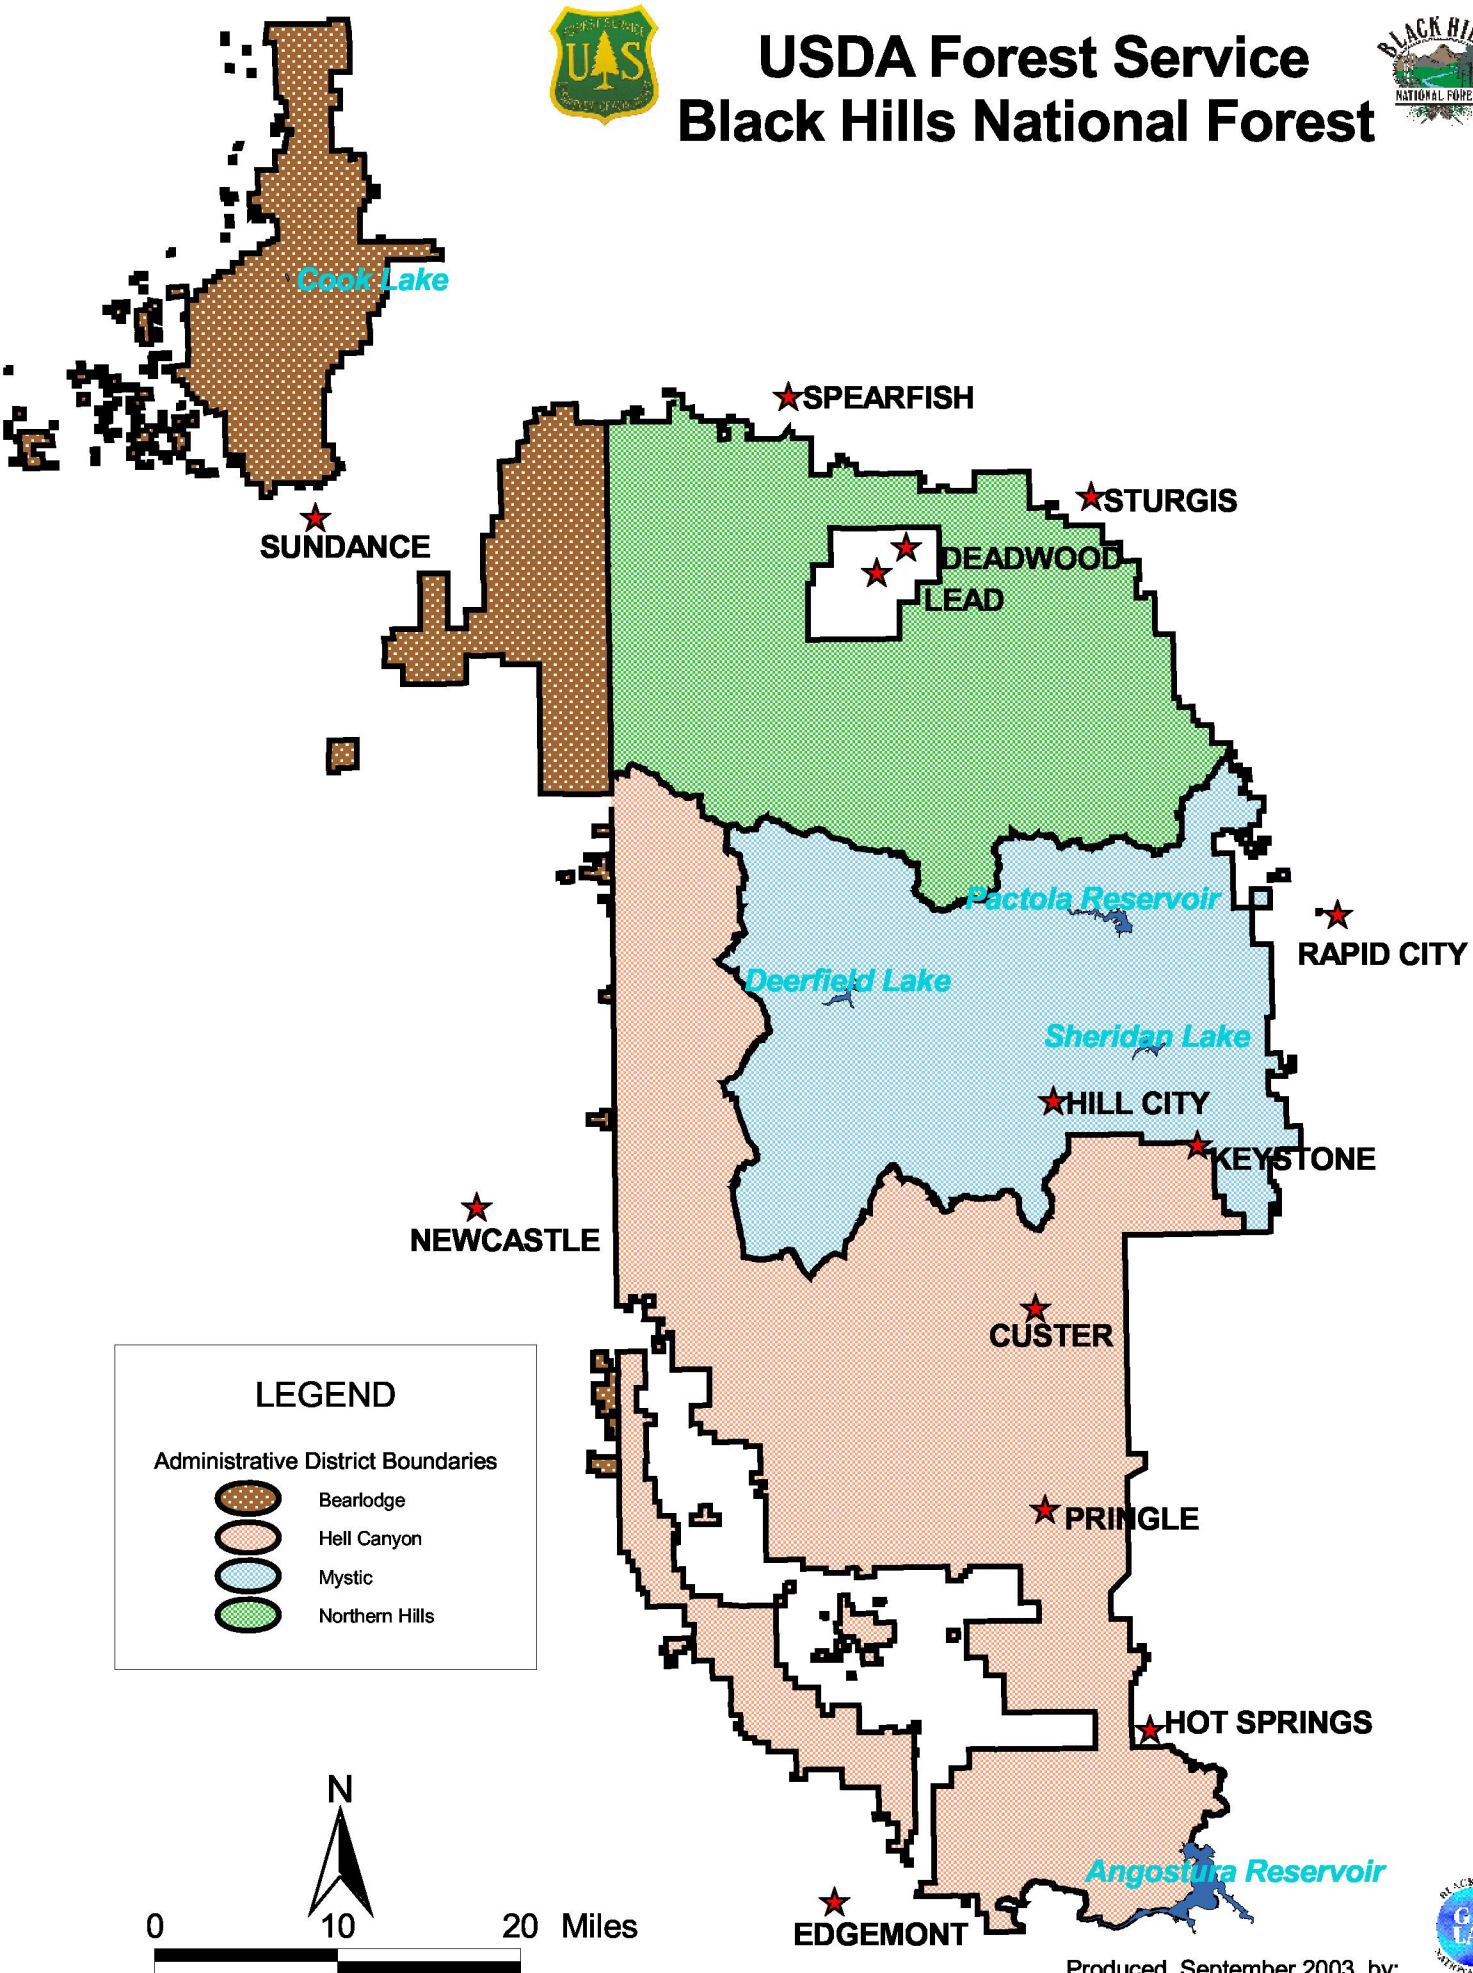

USDA Forest Service Black Hills National Forest

LEGEND

Administrative District Boundaries

- Bearlodge
- Hell Canyon
- Mystic
- Northern Hills